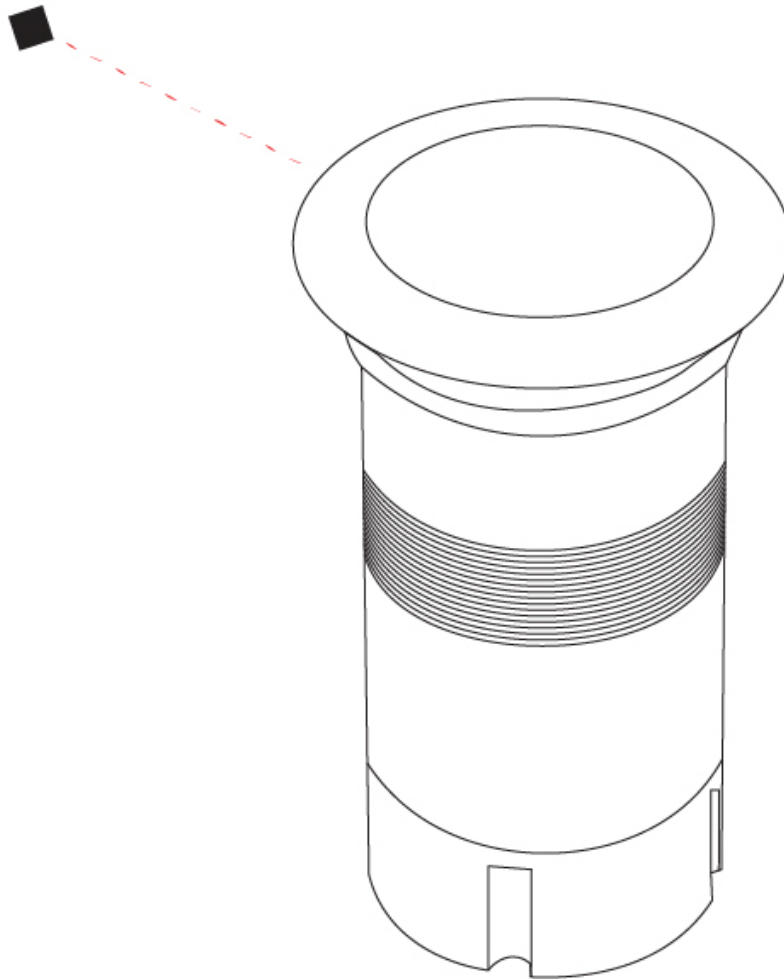

E12I0012-

PROJECT

TYPE

SPECIFIER

QUANTITY

DATE

E